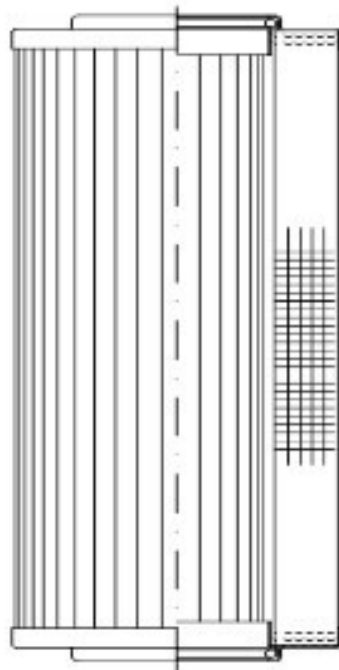

Buy Big, Save Big! - www.bigfilterstore.com - 866-673-0345

Technical Data for Big Filter #: BFS-DF5B6

[Click to view stock, pricing and volume discount information](#)

Filter Type Details

Part Type: Hydraulic
Filter Type: Coreless
Media: Glass
Seal Material: Viton
Fluid Type: HH / HL / HM / HV
Flow Direction: Outside-In

Dimensions (Inches)

Height: 8.31
O.D. Top: 3.12 **O.D. Bottom:** 3.12
I.D. Top: 1.72 **I.D. Bottom:** 1.72
Weight (lbs): 0.68

Rating

Micron 1: 25 **Beta Ratio 1:** 200/25.5
Micron 2: **Beta Ratio 2:** 1000/30.4
Flow Rate (GPM): **Capacity (gr):**
Collapse Pressure (psi):150 **Burst Pressure (psi)**
Filter area (sq in):

Misc. Information

Thread Type:
Thread Size (in):
By-pass: No
Handle: No
Wrap: No

Contact Information

Big Filter Inc.
 162 Kerr Dr.
 Sault Ste. Marie, ON
 P6A 5H9
 Canada

Big Filter Inc.
 605 Ridge St, #144
 Sault Ste. Marie, MI
 49783
 USA