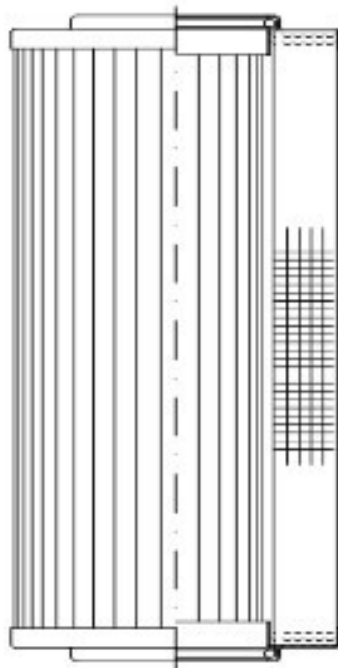

Buy Big, Save Big! - www.bigfilterstore.com - 866-673-0345

Technical Data for Big Filter #: BFS-DF5E9

[Click to view stock, pricing and volume discount information](#)

Filter Type Details

Part Type: Hydraulic
Filter Type: Coreless
Media: Glass
Seal Material: Viton
Fluid Type: HH / HL / HM / HV
Flow Direction: Outside-In

Dimensions (Inches)

Height: 8.4
O.D. Top: 3.78 **O.D. Bottom:** 3.78
I.D. Top: 2.22 **I.D. Bottom:** 2.22
Weight (lbs): 0.85

Rating

Micron 1: 3 **Beta Ratio 1:** 200/3
Micron 2: **Beta Ratio 2:** 1000/4.5
Flow Rate (GPM): **Capacity (gr):**
Collapse Pressure (psi): 150 **Burst Pressure (psi)**
Filter area (sq in):

Misc. Information

Thread Type:
Thread Size (in):
By-pass: No
Handle: No
Wrap: No

Contact Information

Big Filter Inc.
162 Kerr Dr.
Sault Ste. Marie, ON
P6A 5H9
Canada

Big Filter Inc.
605 Ridge St, #144
Sault Ste. Marie, MI
49783
USA