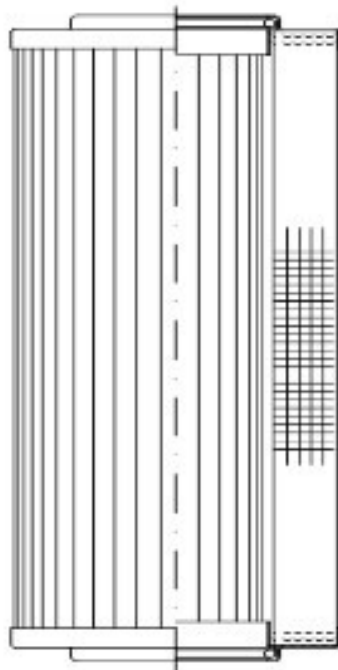

Buy Big, Save Big! - www.bigfilterstore.com - 866-673-0345

Technical Data for Big Filter #: BFS-DF5EA

[Click to view stock, pricing and volume discount information](#)

Filter Type Details

Part Type: Hydraulic
Filter Type: Coreless
Media: Glass
Seal Material: Viton
Fluid Type: HH / HL / HM / HV
Flow Direction: Outside-In

Dimensions (Inches)

Height: 8.4
O.D. Top: 3.78 **O.D. Bottom:** 3.78
I.D. Top: 2.22 **I.D. Bottom:** 2.22
Weight (lbs): 0.85

Rating

Micron 1: 6
Micron 2:
Flow Rate (GPM):
Collapse Pressure (psi):150
Filter area (sq in):

Beta Ratio 1: 200/5.4
Beta Ratio 2: 1000/7.7
Capacity (gr):
Burst Pressure (psi)

Misc. Information

Thread Type:
Thread Size (in):
By-pass: No
Handle: No
Wrap: No

Contact Information

Big Filter Inc.
162 Kerr Dr.
Sault Ste. Marie, ON
P6A 5H9
Canada