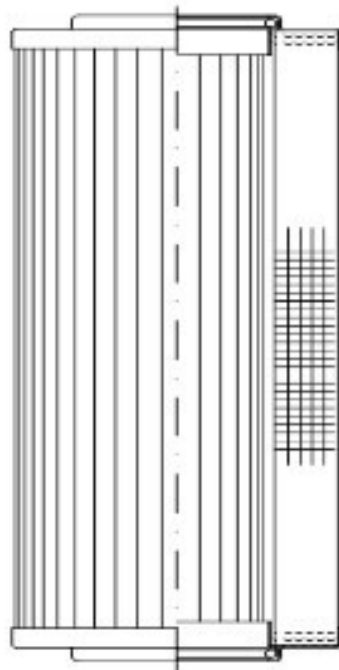

Buy Big, Save Big! - www.bigfilterstore.com - 866-673-0345

Technical Data for Big Filter #: BFS-DF5EB

[Click to view stock, pricing and volume discount information](#)

Filter Type Details

Part Type: Hydraulic
Filter Type: Coreless
Media: Glass
Seal Material: Viton
Fluid Type: HH / HL / HM / HV
Flow Direction: Outside-In

Dimensions (Inches)

Height: 8.4
O.D. Top: 3.78 **O.D. Bottom:** 3.78
I.D. Top: 2.22 **I.D. Bottom:** 2.22
Weight (lbs): 0.85

Rating

Micron 1: 10
Micron 2:
Flow Rate (GPM):
Collapse Pressure (psi):150
Filter area (sq in):

Beta Ratio 1: 200/9.9
Beta Ratio 2: 1000/12.4
Capacity (gr):
Burst Pressure (psi)

Misc. Information

Thread Type:
Thread Size (in):
By-pass: No
Handle: No
Wrap: No

Contact Information

Big Filter Inc.
162 Kerr Dr.
Sault Ste. Marie, ON
P6A 5H9
Canada