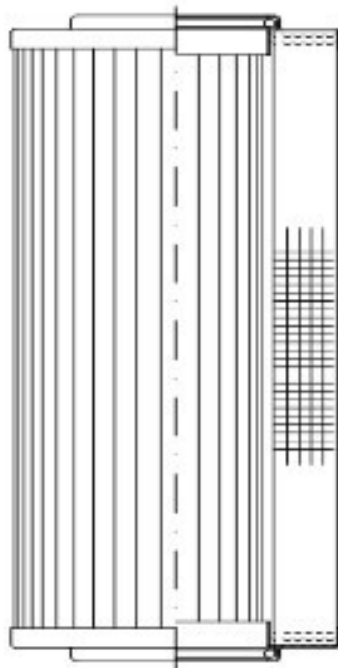

Buy Big, Save Big! - www.bigfilterstore.com - 866-673-0345

Technical Data for Big Filter #: BFS-DF5EC

[Click to view stock, pricing and volume discount information](#)

Filter Type Details

Part Type: Hydraulic
Filter Type: Coreless
Media: Glass
Seal Material: Viton
Fluid Type: HH / HL / HM / HV
Flow Direction: Outside-In

Dimensions (Inches)

Height: 8.4
O.D. Top: 3.78 **O.D. Bottom:** 3.78
I.D. Top: 2.22 **I.D. Bottom:** 2.22
Weight (lbs): 0.85

Rating

Micron 1: 25 **Beta Ratio 1:** 200/25.5
Micron 2: **Beta Ratio 2:** 1000/30.4
Flow Rate (GPM): **Capacity (gr):**
Collapse Pressure (psi):150 **Burst Pressure (psi)**
Filter area (sq in):

Misc. Information

Thread Type:
Thread Size (in):
By-pass: No
Handle: No
Wrap: No

Contact Information

Big Filter Inc.
162 Kerr Dr.
Sault Ste. Marie, ON
P6A 5H9
Canada

Big Filter Inc.
605 Ridge St, #144
Sault Ste. Marie, MI
49783
USA