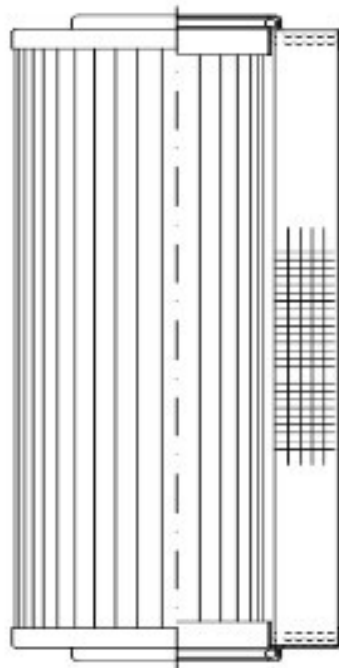

Buy Big, Save Big! - www.bigfilterstore.com - 866-673-0345

Technical Data for Big Filter #: BFS-DF5F4

[Click to view stock, pricing and volume discount information](#)

Filter Type Details

Part Type: Hydraulic
Filter Type: Coreless
Media: Glass
Seal Material: Viton
Fluid Type: HH / HL / HM / HV
Flow Direction: Outside-In

Dimensions (Inches)

Height: 13.1
O.D. Top: 3.78 **O.D. Bottom:** 3.78
I.D. Top: 2.22 **I.D. Bottom:** 2.22
Weight (lbs): 0.85

Rating

Micron 1: 6
Micron 2:
Flow Rate (GPM):
Collapse Pressure (psi):150
Filter area (sq in):

Beta Ratio 1: 200/5.4
Beta Ratio 2: 1000/7.7
Capacity (gr):
Burst Pressure (psi)

Misc. Information

Thread Type:
Thread Size (in):
By-pass: No
Handle: No
Wrap: No

Contact Information

Big Filter Inc.
162 Kerr Dr.
Sault Ste. Marie, ON
P6A 5H9
Canada