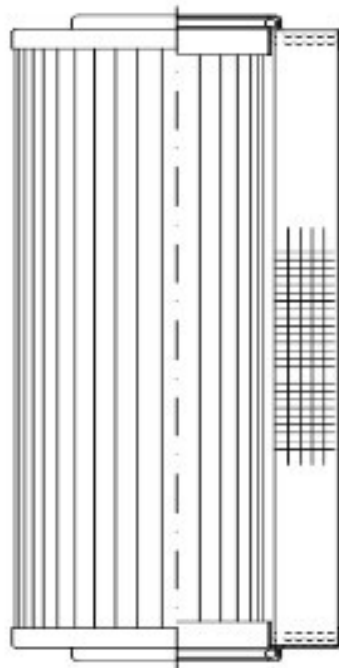

Buy Big, Save Big! - www.bigfilterstore.com - 866-673-0345

Technical Data for Big Filter #: BFS-DF5F5

[Click to view stock, pricing and volume discount information](#)

Filter Type Details

Part Type: Hydraulic
Filter Type: Coreless
Media: Glass
Seal Material: Viton
Fluid Type: HH / HL / HM / HV
Flow Direction: Outside-In

Dimensions (Inches)

Height: 13.1
O.D. Top: 3.78 **O.D. Bottom:** 3.78
I.D. Top: 2.22 **I.D. Bottom:** 2.22
Weight (lbs): 0.85

Rating

Micron 1: 10
Micron 2:
Flow Rate (GPM):
Collapse Pressure (psi):150
Filter area (sq in):

Beta Ratio 1: 200/9.9
Beta Ratio 2: 1000/12.4
Capacity (gr):
Burst Pressure (psi)

Misc. Information

Thread Type:
Thread Size (in):
By-pass: No
Handle: No
Wrap: No

Contact Information

Big Filter Inc.
162 Kerr Dr.
Sault Ste. Marie, ON
P6A 5H9
Canada