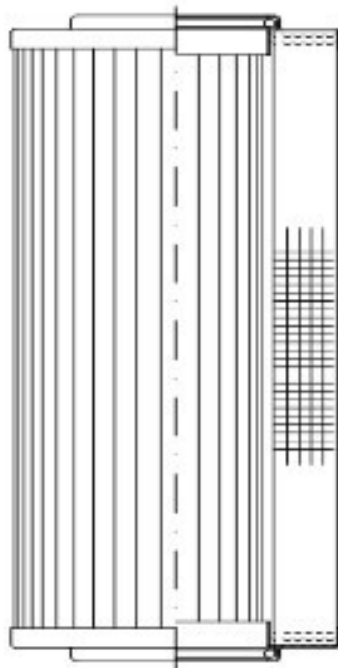

Buy Big, Save Big! - www.bigfilterstore.com - 866-673-0345

Technical Data for Big Filter #: BFS-DF5F6

[Click to view stock, pricing and volume discount information](#)

Filter Type Details

Part Type: Hydraulic
Filter Type: Coreless
Media: Glass
Seal Material: Viton
Fluid Type: HH / HL / HM / HV
Flow Direction: Outside-In

Dimensions (Inches)

Height: 13.1
O.D. Top: 3.78 **O.D. Bottom:** 3.78
I.D. Top: 2.22 **I.D. Bottom:** 2.22
Weight (lbs): 0.85

Rating

Micron 1: 25 **Beta Ratio 1:** 200/25.5
Micron 2: **Beta Ratio 2:** 1000/30.4
Flow Rate (GPM): **Capacity (gr):**
Collapse Pressure (psi):150 **Burst Pressure (psi)**
Filter area (sq in):

Misc. Information

Thread Type:
Thread Size (in):
By-pass: No
Handle: No
Wrap: No

Contact Information

Big Filter Inc.
162 Kerr Dr.
Sault Ste. Marie, ON
P6A 5H9
Canada

Big Filter Inc.
605 Ridge St, #144
Sault Ste. Marie, MI
49783
USA