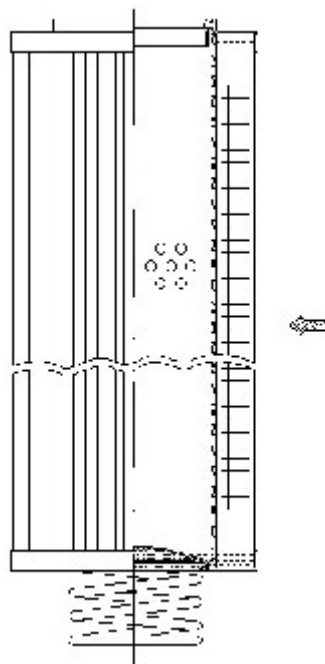

Buy Big, Save Big! - www.bigfilterstore.com - 866-673-0345

Technical Data for Big Filter #: BFS-DFEB7

[Click to view stock, pricing and volume discount information](#)

Filter Type Details

Part Type: Hydraulic
Filter Type: Pressure Line
Media: Glass
Seal Material: Viton
Fluid Type: HH / HL / HM / HV
Flow Direction: Outside-In

Dimensions (Inches)

Height: 25.71
O.D. Top: 3.78 **O.D. Bottom:** 3.78
I.D. Top: 2.22 **I.D. Bottom:**
Weight (lbs): 4.62

Rating

Micron 1: 6 **Beta Ratio 1:** 200/5.4
Micron 2: **Beta Ratio 2:** 1000/7.7
Flow Rate (GPM):
Collapse Pressure (psi): 363
Filter area (sq in): 2099
Capacity (gr):
Burst Pressure (psi)

Misc. Information

Thread Type:
Thread Size (in):
By-pass: No
Handle: No
Wrap: No

Contact Information

Big Filter Inc.
 162 Kerr Dr.
 Sault Ste. Marie, ON
 P6A 5H9
 Canada

Big Filter Inc.
 605 Ridge St, #144
 Sault Ste. Marie, MI
 49783
 USA