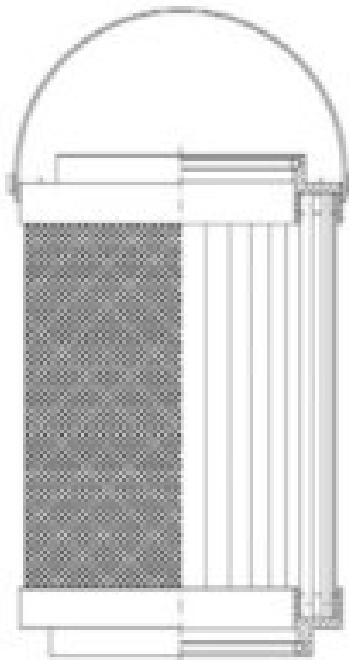

Buy Big, Save Big! - www.bigfilterstore.com - 866-673-0345

Technical Data for Big Filter #: BFS-E881

[Click to view stock, pricing and volume discount information](#)

Filter Type Details

Part Type: Hydraulic
Filter Type: Coreless
Media: Glass
Seal Material: Viton
Fluid Type: HH / HL / HM / HV
Flow Direction: Outside-In

Dimensions (Inches)

Height: 38.07
O.D. Top: 3.84 **O.D. Bottom:** 3.84
I.D. Top: 2.54 **I.D. Bottom:** 2.54
Weight (lbs): 3.86

Rating

Micron 1: 10
Micron 2:
Flow Rate (GPM):
Collapse Pressure (psi): 145
Filter area (sq in):

Beta Ratio 1: 200/9.9
Beta Ratio 2: 1000/12.4
Capacity (gr): 58.603919
Burst Pressure (psi)

Misc. Information

Thread Type:
Thread Size (in):
By-pass: No
Handle: Yes
Wrap: No

Contact Information

Big Filter Inc.
162 Kerr Dr.
Sault Ste. Marie, ON
P6A 5H9
Canada