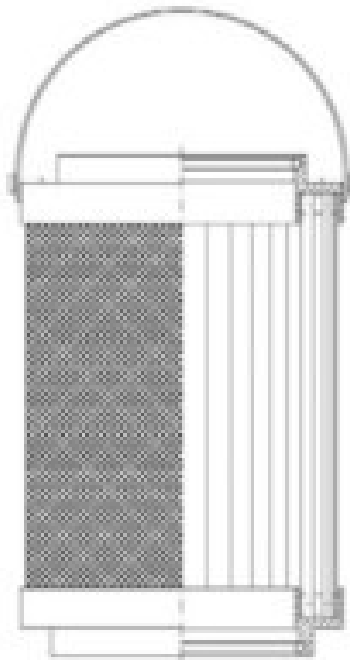

Buy Big, Save Big! - www.bigfilterstore.com - 866-673-0345

Technical Data for Big Filter #: BFS-E889

[Click to view stock, pricing and volume discount information](#)

Filter Type Details

Part Type: Hydraulic
Filter Type: Coreless
Media: Glass
Seal Material: Viton
Fluid Type: HH / HL / HM / HV
Flow Direction: Outside-In

Dimensions (Inches)

Height: 7.21
O.D. Top: 3.84 **O.D. Bottom:** 3.84
I.D. Top: 2.54 **I.D. Bottom:** 2.54
Weight (lbs): 0.856

Rating

Micron 1: 5
Micron 2:
Flow Rate (GPM):
Collapse Pressure (psi): 145
Filter area (sq in):

Beta Ratio 1: 200/5.4
Beta Ratio 2: 1000/7.7
Capacity (gr): 8.859335
Burst Pressure (psi)

Misc. Information

Thread Type:
Thread Size (in):
By-pass: No
Handle: Yes
Wrap: No

Contact Information

Big Filter Inc.
162 Kerr Dr.
Sault Ste. Marie, ON
P6A 5H9
Canada