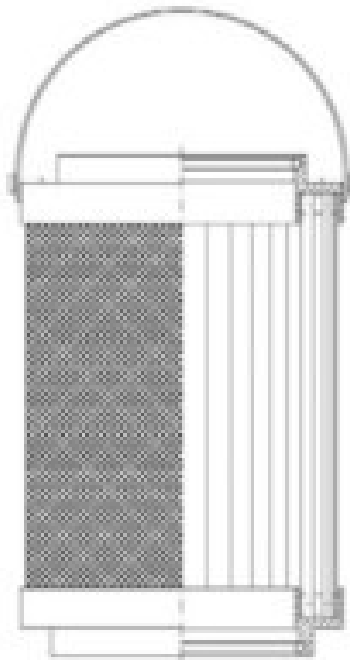

Buy Big, Save Big! - www.bigfilterstore.com - 866-673-0345

Technical Data for Big Filter #: BFS-E88B

[Click to view stock, pricing and volume discount information](#)

Filter Type Details

Part Type: Hydraulic
Filter Type: Coreless
Media: Glass
Seal Material: Viton
Fluid Type: HH / HL / HM / HV
Flow Direction: Outside-In

Dimensions (Inches)

Height: 7.21
O.D. Top: 3.84 **O.D. Bottom:** 3.84
I.D. Top: 2.54 **I.D. Bottom:** 2.54
Weight (lbs): 0.856

Rating

Micron 1: 10
Micron 2:
Flow Rate (GPM):
Collapse Pressure (psi): 145
Filter area (sq in):

Beta Ratio 1: 200/9.9
Beta Ratio 2: 1000/12.4
Capacity (gr): 9.256445
Burst Pressure (psi)

Misc. Information

Thread Type:
Thread Size (in):
By-pass: No
Handle: Yes
Wrap: No

Contact Information

Big Filter Inc.
162 Kerr Dr.
Sault Ste. Marie, ON
P6A 5H9
Canada