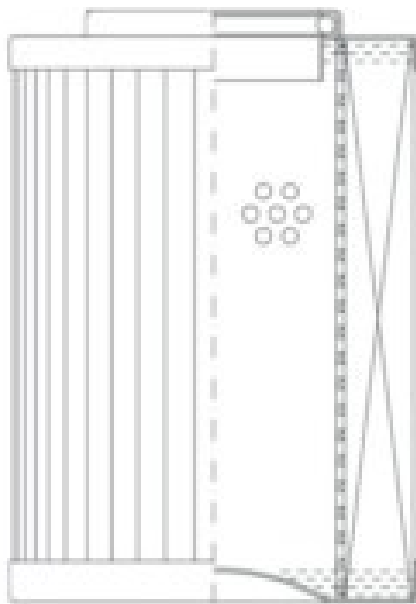

Buy Big, Save Big! - www.bigfilterstore.com - 866-673-0345

Technical Data for Big Filter #: BFS-EA89

[Click to view stock, pricing and volume discount information](#)

Filter Type Details

Part Type: Hydraulic
Filter Type: Pressure Line
Media: Wire Mesh
Seal Material: Viton
Fluid Type: HH / HL / HM / HV
Flow Direction: Outside-In

Dimensions (Inches)

Height: 3.38
O.D. Top: 2.09 **O.D. Bottom:** 2.09
I.D. Top: 1.08 **I.D. Bottom:**
Weight (lbs): 0.43

Rating

Micron 1: 125 **Beta Ratio 1:**
Micron 2: **Beta Ratio 2:**
Flow Rate (GPM): **Capacity (gr):**
Collapse Pressure (psi): 305 **Burst Pressure (psi)**
Filter area (sq in): 88

Misc. Information

Thread Type:
Thread Size (in):
By-pass: No
Handle: No
Wrap: No

Contact Information

Big Filter Inc.
162 Kerr Dr.
Sault Ste. Marie, ON
P6A 5H9
Canada

Big Filter Inc.
605 Ridge St, #144
Sault Ste. Marie, MI
49783
USA