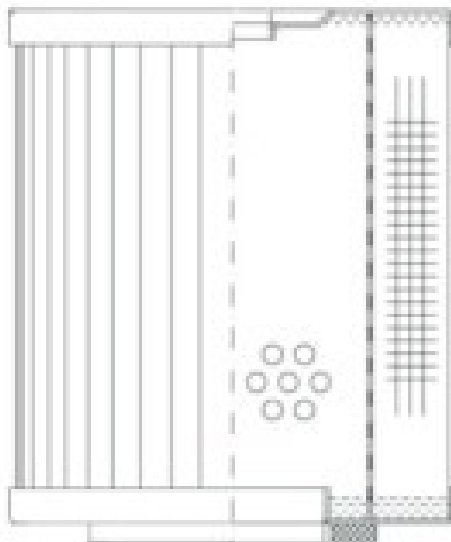

Contact Information

Big Filter Inc.
162 Kerr Dr.
Sault Ste. Marie, ON
P6A 5H9
Canada

Big Filter Inc.
605 Ridge St, #144
Sault Ste. Marie, MI
49783
USA

Toll Free: 866-673-0345
Direct: 705-255-2493

info@bigfilterstore.com
<https://www.bigfilterstore.com>