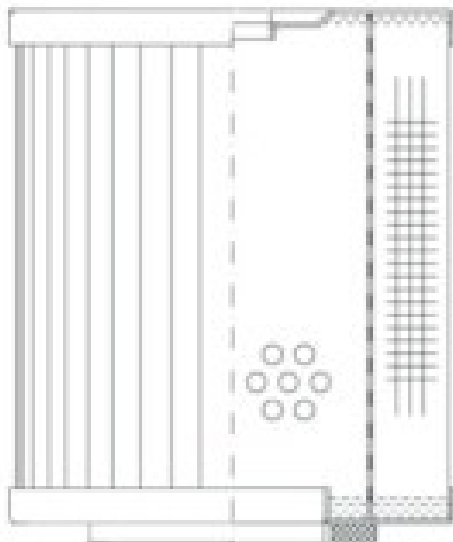

Buy Big, Save Big! - www.bigfilterstore.com - 866-673-0345

Technical Data for Big Filter #: BFS-EC86

[Click to view stock, pricing and volume discount information](#)

Filter Type Details

Part Type: Hydraulic
Filter Type: Pressure Line
Media: Cellulose
Seal Material: Buna
Fluid Type: HH / HL / HM / HV
Flow Direction: Outside-In

Dimensions (Inches)

Height: 5.62
O.D. Top: 5.12 **O.D. Bottom:** 5.12
I.D. Top: 0.75 **I.D. Bottom:** 2.56
Weight (lbs): 1.408

Rating

Micron 1: 25 **Beta Ratio 1:** 2/25
Micron 2: **Beta Ratio 2:** **Capacity (gr):** 24.3846
Flow Rate (GPM): **Burst Pressure (psi)**
Collapse Pressure (psi): 58
Filter area (sq in): 610

Misc. Information

Thread Type:
Thread Size (in):
By-pass: No
Handle: No
Wrap: No

Contact Information

Big Filter Inc.
162 Kerr Dr.
Sault Ste. Marie, ON
P6A 5H9
Canada

Big Filter Inc.
605 Ridge St, #144
Sault Ste. Marie, MI
49783
USA