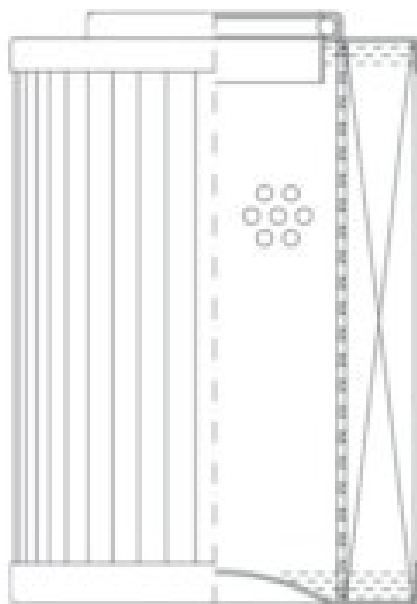

Buy Big, Save Big! - www.bigfilterstore.com - 866-673-0345

Technical Data for Big Filter #: BFS-ECDF

[Click to view stock, pricing and volume discount information](#)

Filter Type Details

Part Type: Hydraulic
Filter Type: Pressure Line
Media: Cellulose
Seal Material: Viton
Fluid Type: HH / HL / HM / HV
Flow Direction: Outside-In

Dimensions (Inches)

Height: 9.37
O.D. Top: 3.74 **O.D. Bottom:** 3.74
I.D. Top: 1.87 **I.D. Bottom:**
Weight (lbs): 1.76

Rating

Micron 1: 25 **Beta Ratio 1:** 2/25
Micron 2: **Beta Ratio 2:**
Flow Rate (GPM): **Capacity (gr):** 32.24
Collapse Pressure (psi): 305 **Burst Pressure (psi)**
Filter area (sq in): 806

Misc. Information

Thread Type:
Thread Size (in):
By-pass: No
Handle: No
Wrap: No

Contact Information

Big Filter Inc.
 162 Kerr Dr.
 Sault Ste. Marie, ON
 P6A 5H9
 Canada

Big Filter Inc.
 605 Ridge St, #144
 Sault Ste. Marie, MI
 49783
 USA