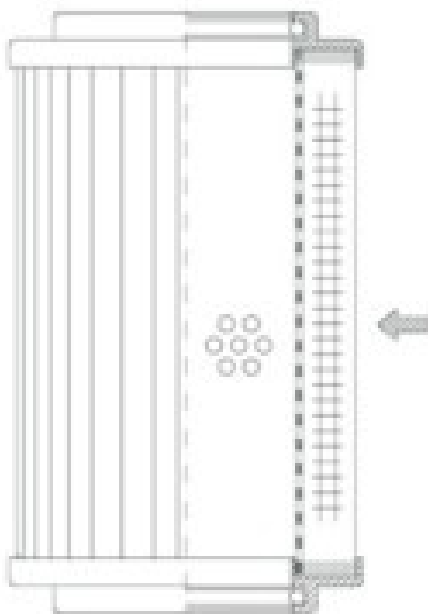

Contact Information

Big Filter Inc.
162 Kerr Dr.
Sault Ste. Marie, ON
P6A 5H9
Canada

Big Filter Inc.
605 Ridge St, #144
Sault Ste. Marie, MI
49783
USA

Toll Free: 866-673-0345
Direct: 705-255-2493

info@bigfilterstore.com
<https://www.bigfilterstore.com>