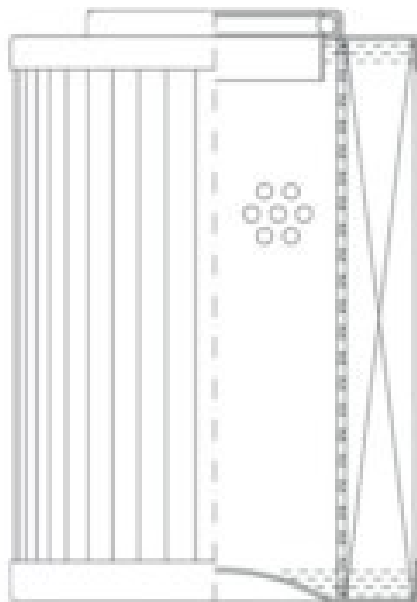

Contact Information

Big Filter Inc.
162 Kerr Dr.
Sault Ste. Marie, ON
P6A 5H9
Canada

Big Filter Inc.
605 Ridge St, #144
Sault Ste. Marie, MI
49783
USA

Toll Free: 866-673-0345
Direct: 705-255-2493

info@bigfilterstore.com
<https://www.bigfilterstore.com>