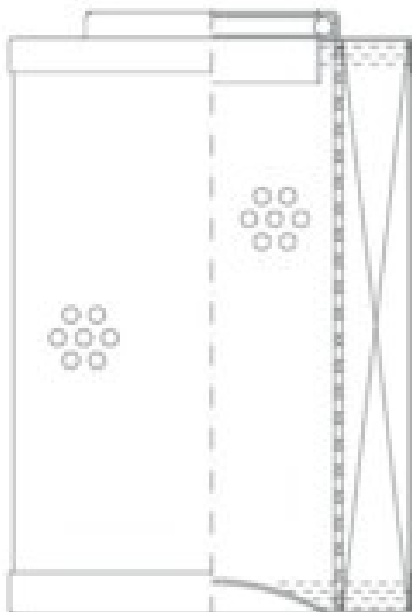

Contact Information

Big Filter Inc.
162 Kerr Dr.
Sault Ste. Marie, ON
P6A 5H9
Canada

Big Filter Inc.
605 Ridge St, #144
Sault Ste. Marie, MI
49783
USA

Toll Free: 866-673-0345
Direct: 705-255-2493

info@bigfilterstore.com
<https://www.bigfilterstore.com>