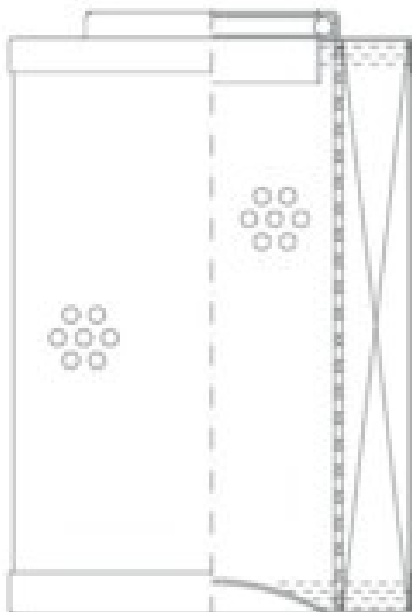

Buy Big, Save Big! - www.bigfilterstore.com - 866-673-0345

Technical Data for Big Filter #: BFS-EF7D

[Click to view stock, pricing and volume discount information](#)

Filter Type Details

Part Type: Hydraulic
Filter Type: Pressure Line
Media: Cellulose
Seal Material: Viton
Fluid Type: HH / HL / HM / HV
Flow Direction: Outside-In

Dimensions (Inches)

Height: 9.13
O.D. Top: 3.07 **O.D. Bottom:** 3.07
I.D. Top: 1.59 **I.D. Bottom:**
Weight (lbs): 1.507

Rating

Micron 1: 10 **Beta Ratio 1:** 2/10
Micron 2: **Beta Ratio 2:**
Flow Rate (GPM): **Capacity (gr):** 18.12
Collapse Pressure (psi): 145 **Burst Pressure (psi)**
Filter area (sq in): 453

Misc. Information

Thread Type:
Thread Size (in):
By-pass: No
Handle: No
Wrap: Yes

Contact Information

Big Filter Inc.
 162 Kerr Dr.
 Sault Ste. Marie, ON
 P6A 5H9
 Canada

Big Filter Inc.
 605 Ridge St, #144
 Sault Ste. Marie, MI
 49783
 USA