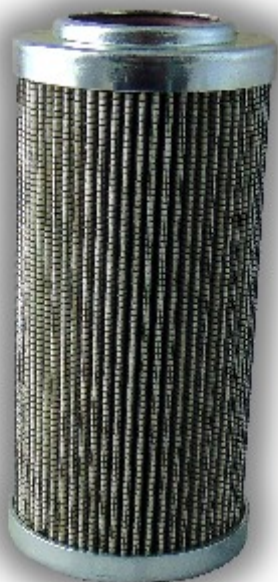

Buy Big, Save Big! - www.bigfilterstore.com - 866-673-0345

Technical Data for Big Filter #: BFS-F021

[Click to view stock, pricing and volume discount information](#)

Filter Type Details

Part Type: Hydraulic
Filter Type: Pressure Line
Media: Cellulose
Seal Material: Viton
Fluid Type: HH / HL / HM / HV
Flow Direction: Outside-In

Dimensions (Inches)

Height: 5
O.D. Top: 2.36 **O.D. Bottom:** 2.36
I.D. Top: 1.35 **I.D. Bottom:**
Weight (lbs): 0.717

Rating

Micron 1: 3
Micron 2:
Flow Rate (GPM):
Collapse Pressure (psi): 435
Filter area (sq in): 156

Beta Ratio 1: 2/3
Beta Ratio 2:
Capacity (gr): 6.2558
Burst Pressure (psi)

Misc. Information

Thread Type:
Thread Size (in):
By-pass: No
Handle: No
Wrap: No

Contact Information

Big Filter Inc.
162 Kerr Dr.
Sault Ste. Marie, ON
P6A 5H9
Canada