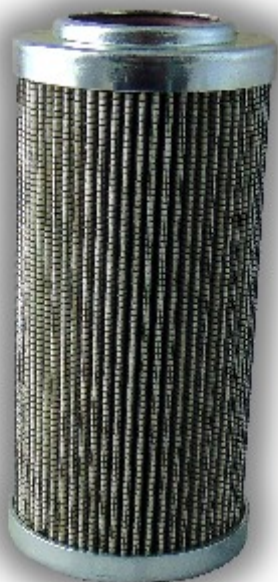

Buy Big, Save Big! - www.bigfilterstore.com - 866-673-0345

Technical Data for Big Filter #: BFS-F025

[Click to view stock, pricing and volume discount information](#)

Filter Type Details

Part Type: Hydraulic
Filter Type: Pressure Line
Media: Cellulose
Seal Material: Viton
Fluid Type: HH / HL / HM / HV
Flow Direction: Outside-In

Dimensions (Inches)

Height: 5
O.D. Top: 2.36 **O.D. Bottom:** 2.36
I.D. Top: 1.35 **I.D. Bottom:**
Weight (lbs): 0.717

Rating

Micron 1: 10
Micron 2:
Flow Rate (GPM):
Collapse Pressure (psi): 435
Filter area (sq in): 156
Beta Ratio 1: 2/10
Beta Ratio 2:
Capacity (gr): 6.2558
Burst Pressure (psi)

Misc. Information

Thread Type:
Thread Size (in):
By-pass: No
Handle: No
Wrap: No

Contact Information

Big Filter Inc.
162 Kerr Dr.
Sault Ste. Marie, ON
P6A 5H9
Canada

Big Filter Inc.
605 Ridge St, #144
Sault Ste. Marie, MI
49783
USA