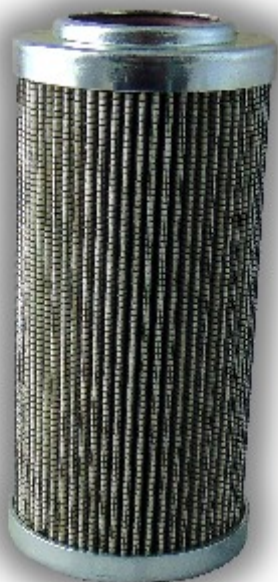

Buy Big, Save Big! - www.bigfilterstore.com - 866-673-0345

Technical Data for Big Filter #: BFS-F027

[Click to view stock, pricing and volume discount information](#)

Filter Type Details

Part Type: Hydraulic
Filter Type: Pressure Line
Media: Cellulose
Seal Material: Viton
Fluid Type: HH / HL / HM / HV
Flow Direction: Outside-In

Dimensions (Inches)

Height: 5
O.D. Top: 2.36 **O.D. Bottom:** 2.36
I.D. Top: 1.35 **I.D. Bottom:**
Weight (lbs): 0.717

Rating

Micron 1: 25
Micron 2:
Flow Rate (GPM):
Collapse Pressure (psi): 435
Filter area (sq in): 156
Beta Ratio 1: 2/25
Beta Ratio 2:
Capacity (gr): 6.2558
Burst Pressure (psi)

Misc. Information

Thread Type:
Thread Size (in):
By-pass: No
Handle: No
Wrap: No

Contact Information

Big Filter Inc.
162 Kerr Dr.
Sault Ste. Marie, ON
P6A 5H9
Canada

Big Filter Inc.
605 Ridge St, #144
Sault Ste. Marie, MI
49783
USA