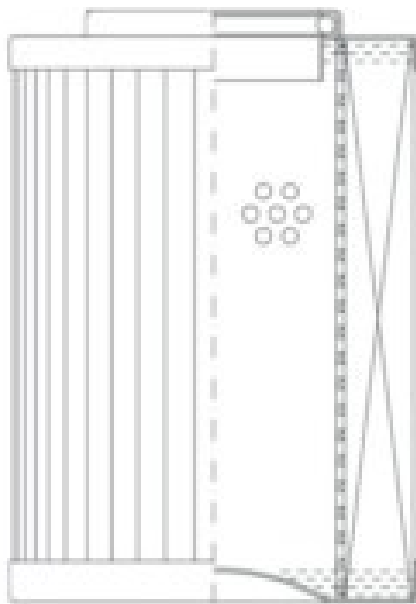

Buy Big, Save Big! - www.bigfilterstore.com - 866-673-0345

Technical Data for Big Filter #: BFS-F1D7

[Click to view stock, pricing and volume discount information](#)

Filter Type Details

Part Type: Hydraulic
Filter Type: Pressure Line
Media: Cellulose
Seal Material: Viton
Fluid Type: HH / HL / HM / HV
Flow Direction: Outside-In

Dimensions (Inches)

Height: 7.04
O.D. Top: 2.36 **O.D. Bottom:** 2.36
I.D. Top: 1.35 **I.D. Bottom:**
Weight (lbs): 1

Rating

Micron 1: 10 **Beta Ratio 1:** 2/10
Micron 2: **Beta Ratio 2:**
Flow Rate (GPM): **Capacity (gr):** 10.68
Collapse Pressure (psi): 435 **Burst Pressure (psi)**
Filter area (sq in): 267

Misc. Information

Thread Type:
Thread Size (in):
By-pass: No
Handle: No
Wrap: No

Contact Information

Big Filter Inc.
162 Kerr Dr.
Sault Ste. Marie, ON
P6A 5H9
Canada

Big Filter Inc.
605 Ridge St, #144
Sault Ste. Marie, MI
49783
USA