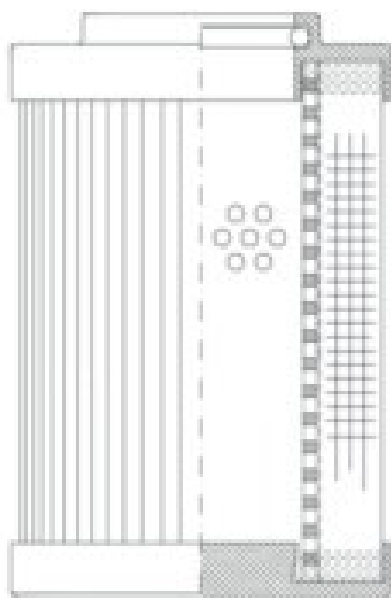

Buy Big, Save Big! - www.bigfilterstore.com - 866-673-0345

Technical Data for Big Filter #: BFS-F214

[Click to view stock, pricing and volume discount information](#)

Filter Type Details

Part Type: Hydraulic
Filter Type: Pressure Line
Media: Wire Mesh
Seal Material: Viton
Fluid Type: HH / HL / HM / HV
Flow Direction: Outside-In

Dimensions (Inches)

Height: 9.05
O.D. Top: 2.36 **O.D. Bottom:** 2.36
I.D. Top: 1.35 **I.D. Bottom:**
Weight (lbs): 1.1

Rating

Micron 1: 40 **Beta Ratio 1:**
Micron 2: **Beta Ratio 2:**
Flow Rate (GPM): **Capacity (gr):**
Collapse Pressure (psi): 3045 **Burst Pressure (psi)**
Filter area (sq in): 257

Misc. Information

Thread Type:
Thread Size (in):
By-pass: No
Handle: No
Wrap: No

Contact Information

Big Filter Inc.
 162 Kerr Dr.
 Sault Ste. Marie, ON
 P6A 5H9
 Canada

Big Filter Inc.
 605 Ridge St, #144
 Sault Ste. Marie, MI
 49783
 USA