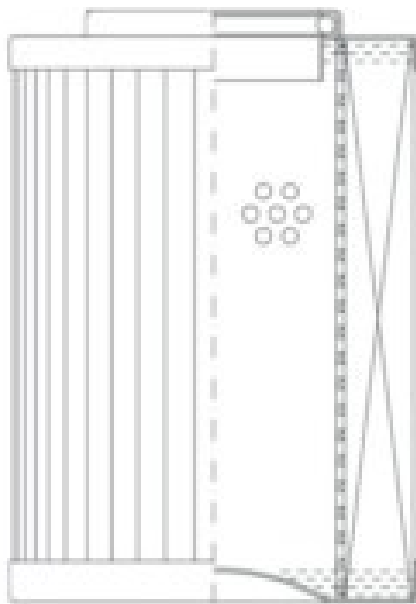

Buy Big, Save Big! - www.bigfilterstore.com - 866-673-0345

Technical Data for Big Filter #: BFS-F2AD

[Click to view stock, pricing and volume discount information](#)

Filter Type Details

Part Type: Hydraulic
Filter Type: Pressure Line
Media: Wire Mesh
Seal Material: Viton
Fluid Type: HH / HL / HM / HV
Flow Direction: Outside-In

Dimensions (Inches)

Height: 19.48
O.D. Top: 3.03 **O.D. Bottom:** 3.03
I.D. Top: 1.9 **I.D. Bottom:**
Weight (lbs): 3

Rating

Micron 1: 25 **Beta Ratio 1:**
Micron 2: **Beta Ratio 2:**
Flow Rate (GPM): **Capacity (gr):**
Collapse Pressure (psi): 435 **Burst Pressure (psi)**
Filter area (sq in): 930

Misc. Information

Thread Type:
Thread Size (in):
By-pass: No
Handle: No
Wrap: No

Contact Information

Big Filter Inc.
162 Kerr Dr.
Sault Ste. Marie, ON
P6A 5H9
Canada

Big Filter Inc.
605 Ridge St, #144
Sault Ste. Marie, MI
49783
USA