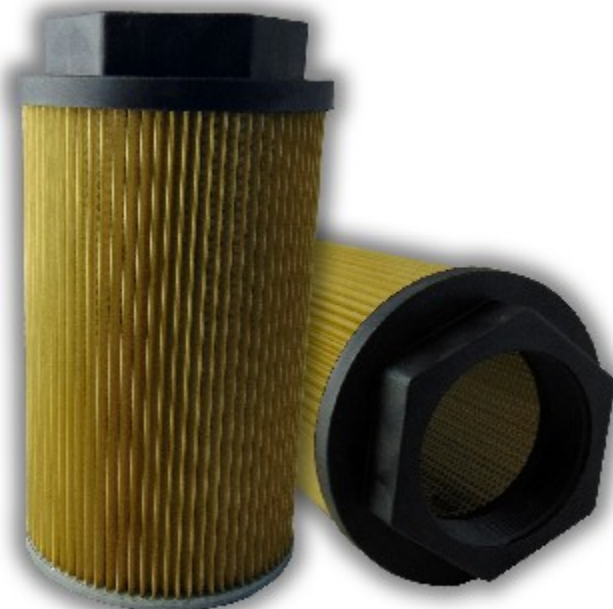

Buy Big, Save Big! - www.bigfilterstore.com - 866-673-0345

Technical Data for Big Filter #: BFS-F373

[Click to view stock, pricing and volume discount information](#)

Filter Type Details

Part Type: Hydraulic
Filter Type: Suction Strainer
Media: Wire Mesh
Seal Material:
Fluid Type: HH / HL / HM / HV
Flow Direction: Outside-In

Dimensions (Inches)

Height: 10.71
O.D. Top: 5.91 **O.D. Bottom:** 5.91
I.D. Top: **I.D. Bottom:**
Weight (lbs): 2.2704

Rating

Micron 1: 125
Micron 2:
Flow Rate (GPM): 83
Collapse Pressure (psi): 15
Filter area (sq in): 418
Beta Ratio 1:
Beta Ratio 2:
Capacity (gr):
Burst Pressure (psi)

Misc. Information

Thread Type: BSP
Thread Size (in): 2 1/2
By-pass: Yes
Handle: No
Wrap: No

Contact Information

Big Filter Inc.
162 Kerr Dr.
Sault Ste. Marie, ON
P6A 5H9
Canada

Big Filter Inc.
605 Ridge St, #144
Sault Ste. Marie, MI
49783
USA