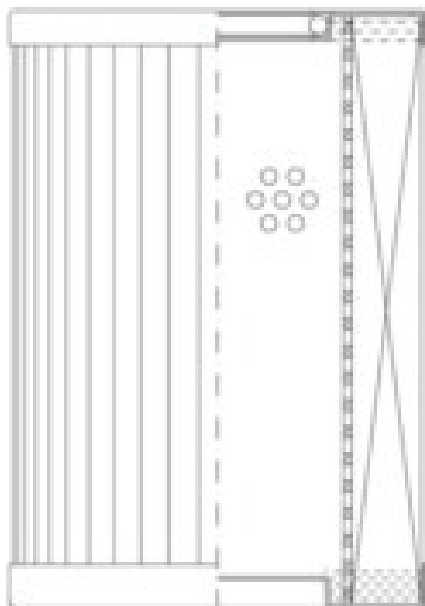

Buy Big, Save Big! - www.bigfilterstore.com - 866-673-0345

Technical Data for Big Filter #: BFS-F41D

[Click to view stock, pricing and volume discount information](#)

Filter Type Details

Part Type: Hydraulic
Filter Type: Pressure Line
Media: Glass
Seal Material: Viton
Fluid Type: HH / HL / HM / HV
Flow Direction: Outside-In

Dimensions (Inches)

Height: 5.74
O.D. Top: 3.07 **O.D. Bottom:** 3.07
I.D. Top: 1.08 **I.D. Bottom:**
Weight (lbs): 1.639

Rating

Micron 1: 20 **Beta Ratio 1:** 200/20.7
Micron 2: **Beta Ratio 2:** 1000/26.6
Flow Rate (GPM): **Capacity (gr):** 13.543187
Collapse Pressure (psi): 3045 **Burst Pressure (psi)**
Filter area (sq in): 151

Misc. Information

Thread Type:
Thread Size (in):
By-pass: No
Handle: No
Wrap: No

Contact Information

Big Filter Inc.
162 Kerr Dr.
Sault Ste. Marie, ON
P6A 5H9
Canada

Big Filter Inc.
605 Ridge St, #144
Sault Ste. Marie, MI
49783
USA