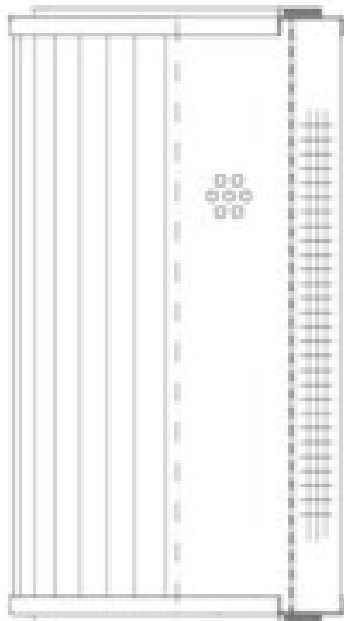

Contact Information

Big Filter Inc.
162 Kerr Dr.
Sault Ste. Marie, ON
P6A 5H9
Canada

Big Filter Inc.
605 Ridge St, #144
Sault Ste. Marie, MI
49783
USA

Toll Free: 866-673-0345
Direct: 705-255-2493

info@bigfilterstore.com
<https://www.bigfilterstore.com>