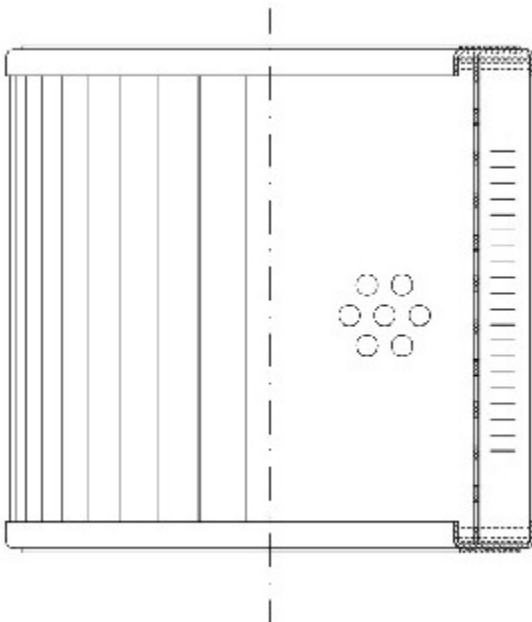

Buy Big, Save Big! - www.bigfilterstore.com - 866-673-0345

Technical Data for Big Filter #: BFS-F4EC

[Click to view stock, pricing and volume discount information](#)

Filter Type Details

Part Type: Hydraulic
Filter Type: Pressure Line
Media: Cellulose
Seal Material: Viton
Fluid Type: HH / HL / HM / HV
Flow Direction: Outside-In

Dimensions (Inches)

Height: 7.6
O.D. Top: 7.93 **O.D. Bottom:** 7.93
I.D. Top: 5.53 **I.D. Bottom:** 5.53
Weight (lbs): N/A

Rating

Micron 1: 5 **Beta Ratio 1:** 2/5
Micron 2: **Beta Ratio 2:**
Flow Rate (GPM): **Capacity (gr):**
Collapse Pressure (psi):87 **Burst Pressure (psi)**
Filter area (sq in):

Misc. Information

Thread Type:
Thread Size (in):
By-pass: No
Handle: No
Wrap: No

Contact Information

Big Filter Inc.
 162 Kerr Dr.
 Sault Ste. Marie, ON
 P6A 5H9
 Canada

Big Filter Inc.
 605 Ridge St, #144
 Sault Ste. Marie, MI
 49783
 USA