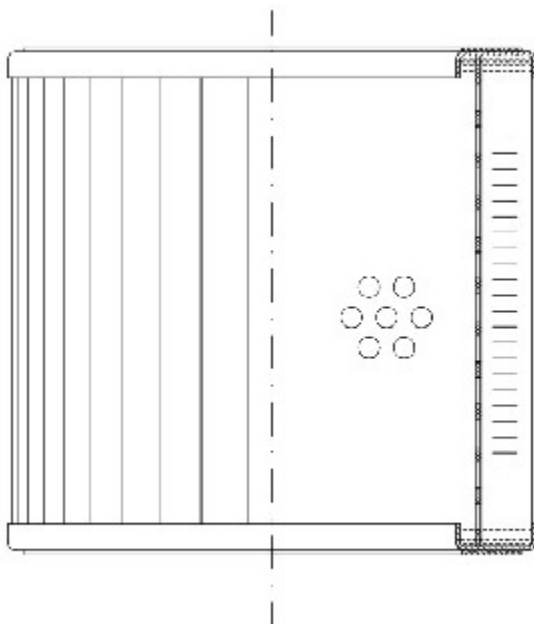

Buy Big, Save Big! - www.bigfilterstore.com - 866-673-0345

Technical Data for Big Filter #: BFS-F4EE

[Click to view stock, pricing and volume discount information](#)

Filter Type Details

Part Type: Hydraulic
Filter Type: Pressure Line
Media: Cellulose
Seal Material: Viton
Fluid Type: HH / HL / HM / HV
Flow Direction: Outside-In

Dimensions (Inches)

Height: 7.6
O.D. Top: 7.93 **O.D. Bottom:** 7.93
I.D. Top: 5.53 **I.D. Bottom:** 5.53
Weight (lbs): N/A

Rating

Micron 1: 10 **Beta Ratio 1:** 2/10
Micron 2: **Beta Ratio 2:**
Flow Rate (GPM): **Capacity (gr):**
Collapse Pressure (psi):87 **Burst Pressure (psi)**
Filter area (sq in):

Misc. Information

Thread Type:
Thread Size (in):
By-pass: No
Handle: No
Wrap: No

Contact Information

Big Filter Inc.
 162 Kerr Dr.
 Sault Ste. Marie, ON
 P6A 5H9
 Canada

Big Filter Inc.
 605 Ridge St, #144
 Sault Ste. Marie, MI
 49783
 USA