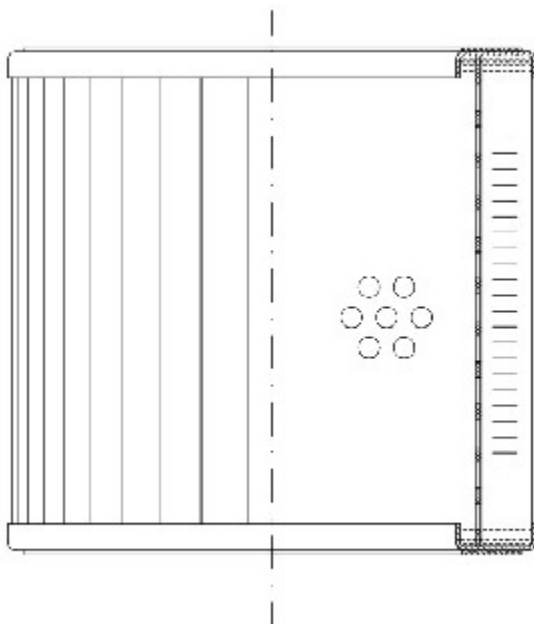

Buy Big, Save Big! - www.bigfilterstore.com - 866-673-0345

Technical Data for Big Filter #: BFS-F4F0

[Click to view stock, pricing and volume discount information](#)

Filter Type Details

Part Type: Hydraulic
Filter Type: Pressure Line
Media: Cellulose
Seal Material: Viton
Fluid Type: HH / HL / HM / HV
Flow Direction: Outside-In

Dimensions (Inches)

Height: 7.6
O.D. Top: 7.93 **O.D. Bottom:** 7.93
I.D. Top: 5.53 **I.D. Bottom:** 5.53
Weight (lbs): N/A

Rating

Micron 1: 25 **Beta Ratio 1:** 2/25
Micron 2: **Beta Ratio 2:** **Capacity (gr):** **Burst Pressure (psi)**
Flow Rate (GPM): **Collapse Pressure (psi):**87
Filter area (sq in):

Misc. Information

Thread Type:
Thread Size (in):
By-pass: No
Handle: No
Wrap: No

Contact Information

Big Filter Inc.
162 Kerr Dr.
Sault Ste. Marie, ON
P6A 5H9
Canada

Big Filter Inc.
605 Ridge St, #144
Sault Ste. Marie, MI
49783
USA