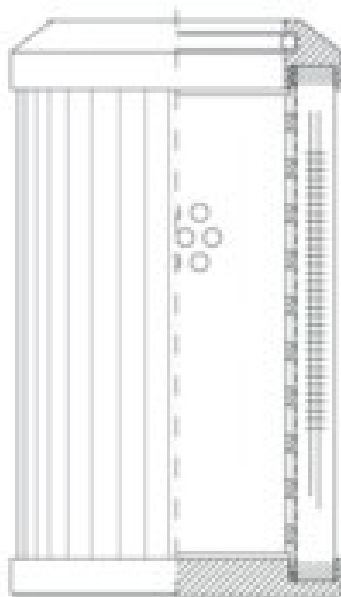

Buy Big, Save Big! - www.bigfilterstore.com - 866-673-0345

Technical Data for Big Filter #: BFS-F4FC

[Click to view stock, pricing and volume discount information](#)

Filter Type Details

Part Type: Hydraulic
Filter Type: Pressure Line
Media: Cellulose
Seal Material: Viton
Fluid Type: HH / HL / HM / HV
Flow Direction: Outside-In

Dimensions (Inches)

Height: 2.75
O.D. Top: 1.26 **O.D. Bottom:** 1.26
I.D. Top: 0.63 **I.D. Bottom:**
Weight (lbs): 0.172

Rating

Micron 1: 10 **Beta Ratio 1:** 2/10
Micron 2: **Beta Ratio 2:**
Flow Rate (GPM): **Capacity (gr):** 1.302
Collapse Pressure (psi): 580 **Burst Pressure (psi)**
Filter area (sq in): 33

Misc. Information

Thread Type:
Thread Size (in):
By-pass: No
Handle: No
Wrap: No

Contact Information

Big Filter Inc.
162 Kerr Dr.
Sault Ste. Marie, ON
P6A 5H9
Canada

Big Filter Inc.
605 Ridge St, #144
Sault Ste. Marie, MI
49783
USA