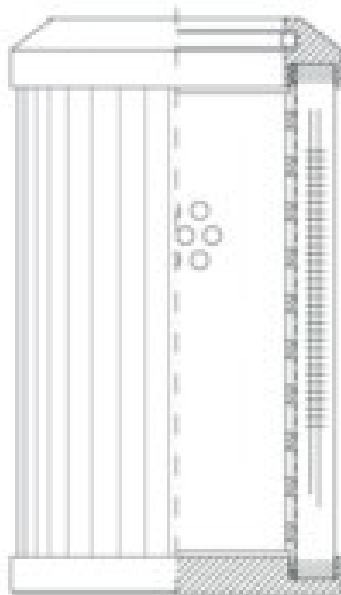

Buy Big, Save Big! - www.bigfilterstore.com - 866-673-0345

Technical Data for Big Filter #: BFS-F538

[Click to view stock, pricing and volume discount information](#)

Filter Type Details

Part Type: Hydraulic
Filter Type: Pressure Line
Media: Wire Mesh
Seal Material: Viton
Fluid Type: HH / HL / HM / HV
Flow Direction: Outside-In

Dimensions (Inches)

Height: 4.6
O.D. Top: 1.26 **O.D. Bottom:** 1.26
I.D. Top: 0.63 **I.D. Bottom:**
Weight (lbs): 0.3

Rating

Micron 1: 100
Micron 2:
Flow Rate (GPM):
Collapse Pressure (psi): 3045
Filter area (sq in): 50
Beta Ratio 1:
Beta Ratio 2:
Capacity (gr):
Burst Pressure (psi)

Misc. Information

Thread Type:
Thread Size (in):
By-pass: No
Handle: No
Wrap: No

Contact Information

Big Filter Inc.
162 Kerr Dr.
Sault Ste. Marie, ON
P6A 5H9
Canada

Big Filter Inc.
605 Ridge St, #144
Sault Ste. Marie, MI
49783
USA