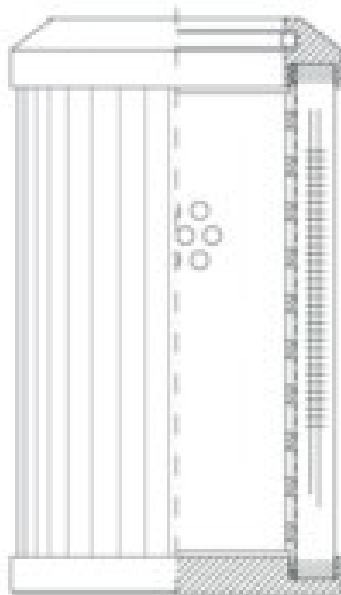

Buy Big, Save Big! - www.bigfilterstore.com - 866-673-0345

Technical Data for Big Filter #: BFS-F53A

[Click to view stock, pricing and volume discount information](#)

Filter Type Details

Part Type: Hydraulic
Filter Type: Pressure Line
Media: Wire Mesh
Seal Material: Viton
Fluid Type: HH / HL / HM / HV
Flow Direction: Outside-In

Dimensions (Inches)

Height: 4.6
O.D. Top: 1.26 **O.D. Bottom:** 1.26
I.D. Top: 0.63 **I.D. Bottom:**
Weight (lbs): 0.3

Rating

Micron 1: 10 **Beta Ratio 1:**
Micron 2: **Beta Ratio 2:**
Flow Rate (GPM): **Capacity (gr):**
Collapse Pressure (psi): 3045 **Burst Pressure (psi)**
Filter area (sq in): 50

Misc. Information

Thread Type:
Thread Size (in):
By-pass: No
Handle: No
Wrap: No

Contact Information

Big Filter Inc.
162 Kerr Dr.
Sault Ste. Marie, ON
P6A 5H9
Canada

Big Filter Inc.
605 Ridge St, #144
Sault Ste. Marie, MI
49783
USA