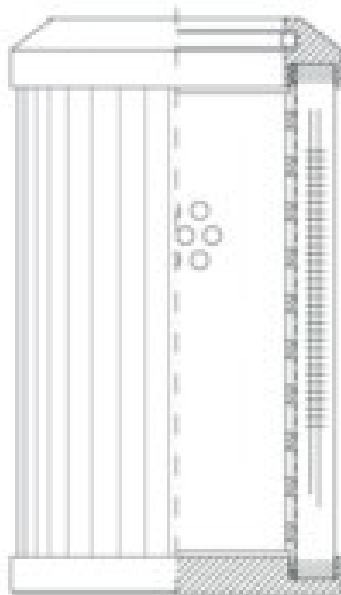

Buy Big, Save Big! - www.bigfilterstore.com - 866-673-0345

Technical Data for Big Filter #: BFS-F53C

[Click to view stock, pricing and volume discount information](#)

Filter Type Details

Part Type: Hydraulic
Filter Type: Pressure Line
Media: Wire Mesh
Seal Material: Viton
Fluid Type: HH / HL / HM / HV
Flow Direction: Outside-In

Dimensions (Inches)

Height: 4.6
O.D. Top: 1.26 **O.D. Bottom:** 1.26
I.D. Top: 0.63 **I.D. Bottom:**
Weight (lbs): 0.3

Rating

Micron 1: 25
Micron 2:
Flow Rate (GPM):
Collapse Pressure (psi): 3045
Filter area (sq in): 50
Beta Ratio 1:
Beta Ratio 2:
Capacity (gr):
Burst Pressure (psi)

Misc. Information

Thread Type:
Thread Size (in):
By-pass: No
Handle: No
Wrap: No

Contact Information

Big Filter Inc.
162 Kerr Dr.
Sault Ste. Marie, ON
P6A 5H9
Canada

Big Filter Inc.
605 Ridge St, #144
Sault Ste. Marie, MI
49783
USA