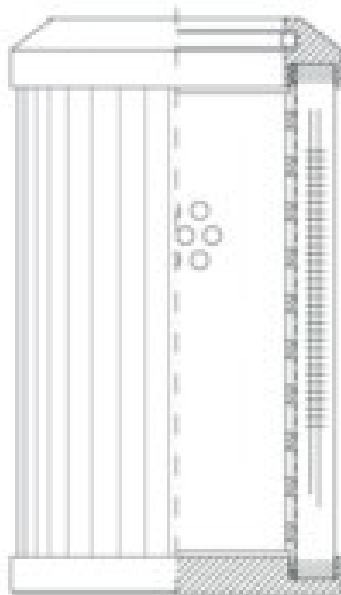

Dimensions (Inches)

Height: 4.6
O.D. Top: 1.26 **O.D. Bottom:** 1.26
I.D. Top: 0.63 **I.D. Bottom:**
Weight (lbs): 0.3

Rating

Micron 1: 40
Micron 2:
Flow Rate (GPM):
Collapse Pressure (psi): 3045
Filter area (sq in): 50
Beta Ratio 1:
Beta Ratio 2:
Capacity (gr):
Burst Pressure (psi)

Misc. Information

Thread Type:
Thread Size (in):
By-pass: No
Handle: No
Wrap: No

Contact Information

Big Filter Inc.
162 Kerr Dr.
Sault Ste. Marie, ON
P6A 5H9
Canada

Big Filter Inc.
605 Ridge St, #144
Sault Ste. Marie, MI
49783
USA