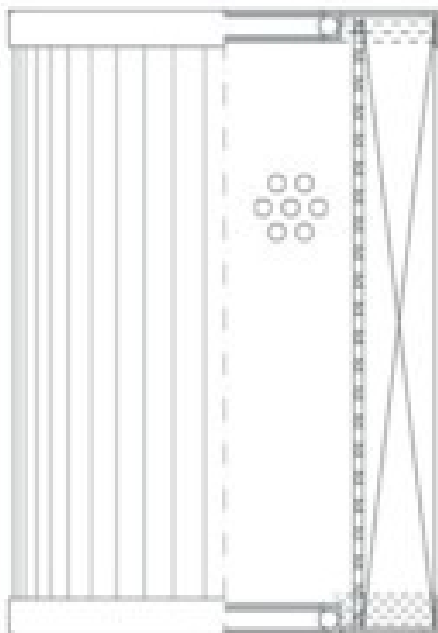

Buy Big, Save Big! - www.bigfilterstore.com - 866-673-0345

Technical Data for Big Filter #: BFS-F556

[Click to view stock, pricing and volume discount information](#)

Filter Type Details

Part Type: Hydraulic
Filter Type: Pressure Line
Media: Wire Mesh
Seal Material: Viton
Fluid Type: HH / HL / HM / HV
Flow Direction: Outside-In

Dimensions (Inches)

Height: 5.03
O.D. Top: 3.23 **O.D. Bottom:** 3.23
I.D. Top: 1.33 **I.D. Bottom:** 1.33
Weight (lbs): 1.5

Rating

Micron 1: 10
Micron 2:
Flow Rate (GPM):
Collapse Pressure (psi): 305
Filter area (sq in): 250

Beta Ratio 1:
Beta Ratio 2:
Capacity (gr):
Burst Pressure (psi)

Misc. Information

Thread Type:
Thread Size (in):
By-pass: No
Handle: No
Wrap: No

Contact Information

Big Filter Inc.
162 Kerr Dr.
Sault Ste. Marie, ON
P6A 5H9
Canada