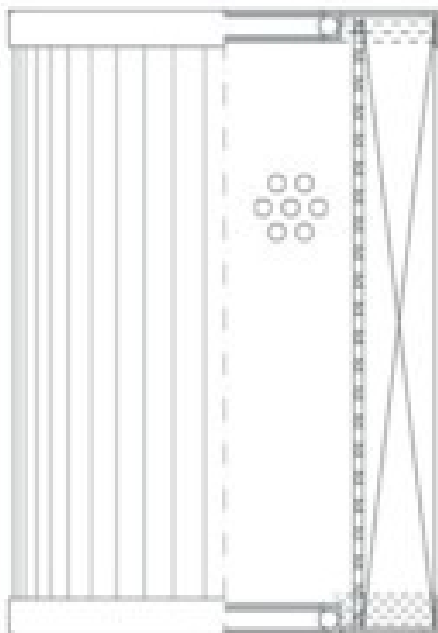

Contact Information

Big Filter Inc.
162 Kerr Dr.
Sault Ste. Marie, ON
P6A 5H9
Canada

Big Filter Inc.
605 Ridge St, #144
Sault Ste. Marie, MI
49783
USA

Toll Free: 866-673-0345
Direct: 705-255-2493

info@bigfilterstore.com
<https://www.bigfilterstore.com>