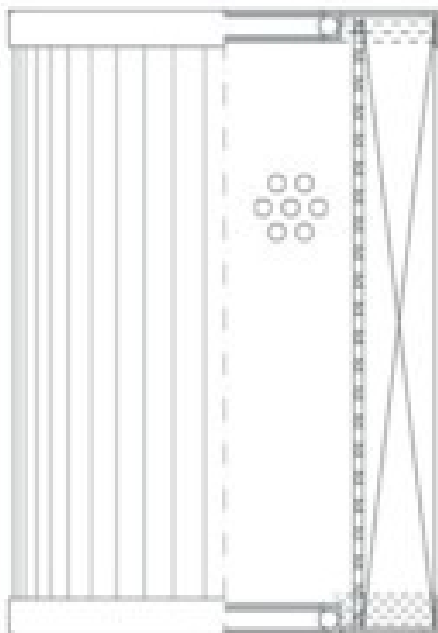

Buy Big, Save Big! - www.bigfilterstore.com - 866-673-0345

Technical Data for Big Filter #: BFS-F55A

[Click to view stock, pricing and volume discount information](#)

Filter Type Details

Part Type: Hydraulic
Filter Type: Pressure Line
Media: Wire Mesh
Seal Material: Viton
Fluid Type: HH / HL / HM / HV
Flow Direction: Outside-In

Dimensions (Inches)

Height: 5.03
O.D. Top: 3.23 **O.D. Bottom:** 3.23
I.D. Top: 1.33 **I.D. Bottom:** 1.33
Weight (lbs): 1.5

Rating

Micron 1: 60
Micron 2:
Flow Rate (GPM):
Collapse Pressure (psi): 305
Filter area (sq in): 250

Beta Ratio 1:
Beta Ratio 2:
Capacity (gr):
Burst Pressure (psi)

Misc. Information

Thread Type:
Thread Size (in):
By-pass: No
Handle: No
Wrap: No

Contact Information

Big Filter Inc.
162 Kerr Dr.
Sault Ste. Marie, ON
P6A 5H9
Canada