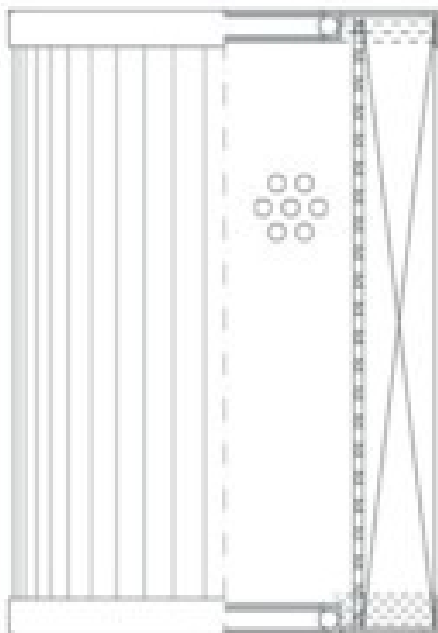

Buy Big, Save Big! - www.bigfilterstore.com - 866-673-0345

Technical Data for Big Filter #: BFS-F562

[Click to view stock, pricing and volume discount information](#)

Filter Type Details

Part Type: Hydraulic
Filter Type: Pressure Line
Media: Glass
Seal Material: Viton
Fluid Type: HH / HL / HM / HV
Flow Direction: Outside-In

Dimensions (Inches)

Height: 5.03
O.D. Top: 3.23 **O.D. Bottom:** 3.23
I.D. Top: 1.33 **I.D. Bottom:** 1.33
Weight (lbs): 1.5

Rating

Micron 1: 10 **Beta Ratio 1:** 200/9.9
Micron 2: **Beta Ratio 2:** 1000/12.4
Flow Rate (GPM): **Capacity (gr):** 29.347483
Collapse Pressure (psi): 305 **Burst Pressure (psi)**
Filter area (sq in): 300

Misc. Information

Thread Type:
Thread Size (in):
By-pass: No
Handle: No
Wrap: No

Contact Information

Big Filter Inc.
 162 Kerr Dr.
 Sault Ste. Marie, ON
 P6A 5H9
 Canada

Big Filter Inc.
 605 Ridge St, #144
 Sault Ste. Marie, MI
 49783
 USA