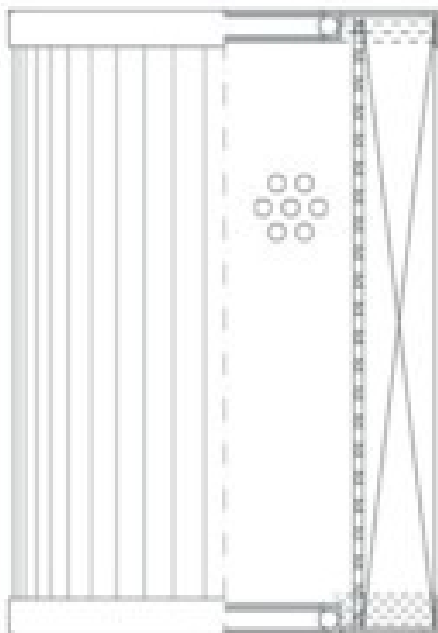

Buy Big, Save Big! - www.bigfilterstore.com - 866-673-0345

Technical Data for Big Filter #: BFS-F564

[Click to view stock, pricing and volume discount information](#)

Filter Type Details

Part Type: Hydraulic
Filter Type: Pressure Line
Media: Glass
Seal Material: Viton
Fluid Type: HH / HL / HM / HV
Flow Direction: Outside-In

Dimensions (Inches)

Height: 5.03
O.D. Top: 3.23 **O.D. Bottom:** 3.23
I.D. Top: 1.33 **I.D. Bottom:** 1.33
Weight (lbs): 1.5

Rating

Micron 1: 20
Micron 2:
Flow Rate (GPM):
Collapse Pressure (psi): 305
Filter area (sq in): 300

Beta Ratio 1: 200/20.7
Beta Ratio 2: 1000/26.6
Capacity (gr): 26.919346
Burst Pressure (psi)

Misc. Information

Thread Type:
Thread Size (in):
By-pass: No
Handle: No
Wrap: No

Contact Information

Big Filter Inc.
162 Kerr Dr.
Sault Ste. Marie, ON
P6A 5H9
Canada