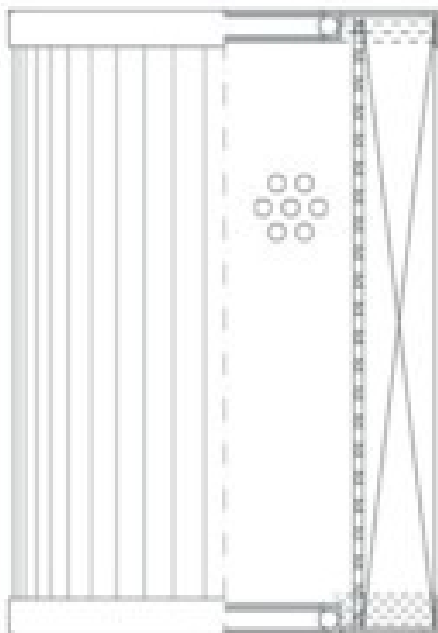

Buy Big, Save Big! - www.bigfilterstore.com - 866-673-0345

Technical Data for Big Filter #: BFS-F56C

[Click to view stock, pricing and volume discount information](#)

Filter Type Details

Part Type: Hydraulic
Filter Type: Pressure Line
Media: Cellulose
Seal Material: Viton
Fluid Type: HH / HL / HM / HV
Flow Direction: Outside-In

Dimensions (Inches)

Height: 5.03
O.D. Top: 3.23 **O.D. Bottom:** 3.23
I.D. Top: 1.33 **I.D. Bottom:** 1.33
Weight (lbs): 1.5

Rating

Micron 1: 10 **Beta Ratio 1:** 2/10
Micron 2: **Beta Ratio 2:** **Capacity (gr):** 19.9888
Flow Rate (GPM): **Burst Pressure (psi)** **Filter area (sq in):** 500

Misc. Information

Thread Type: **By-pass:** No
Thread Size (in): **Handle:** No
Wrap: No

Contact Information

Big Filter Inc.
162 Kerr Dr.
Sault Ste. Marie, ON
P6A 5H9
Canada

Big Filter Inc.
605 Ridge St, #144
Sault Ste. Marie, MI
49783
USA