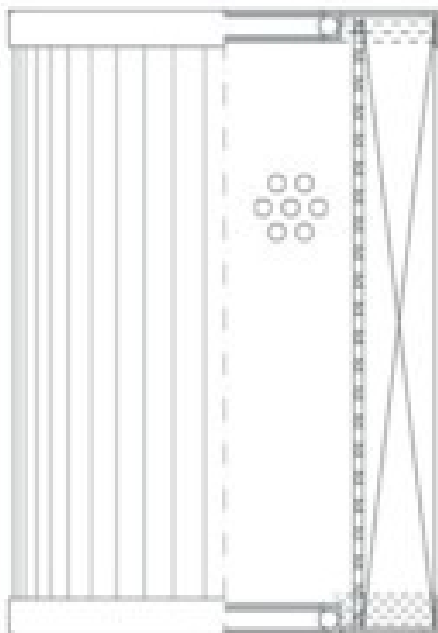

Buy Big, Save Big! - www.bigfilterstore.com - 866-673-0345

Technical Data for Big Filter #: BFS-F56E

[Click to view stock, pricing and volume discount information](#)

Filter Type Details

Part Type: Hydraulic
Filter Type: Pressure Line
Media: Cellulose
Seal Material: Viton
Fluid Type: HH / HL / HM / HV
Flow Direction: Outside-In

Dimensions (Inches)

Height: 5.03
O.D. Top: 3.23 **O.D. Bottom:** 3.23
I.D. Top: 1.33 **I.D. Bottom:** 1.33
Weight (lbs): 1.5

Rating

Micron 1: 25 **Beta Ratio 1:** 2/25
Micron 2: **Beta Ratio 2:** **Capacity (gr):** 19.9888
Flow Rate (GPM): **Burst Pressure (psi)**
Collapse Pressure (psi): 305
Filter area (sq in): 500

Misc. Information

Thread Type:
Thread Size (in):
By-pass: No
Handle: No
Wrap: No

Contact Information

Big Filter Inc.
 162 Kerr Dr.
 Sault Ste. Marie, ON
 P6A 5H9
 Canada

Big Filter Inc.
 605 Ridge St, #144
 Sault Ste. Marie, MI
 49783
 USA