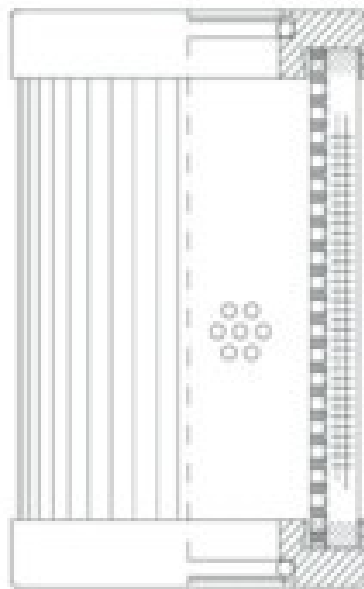

Buy Big, Save Big! - www.bigfilterstore.com - 866-673-0345

Technical Data for Big Filter #: BFS-F570

[Click to view stock, pricing and volume discount information](#)

Filter Type Details

Part Type: Hydraulic
Filter Type: Pressure Line
Media: Wire Mesh
Seal Material: Viton
Fluid Type: HH / HL / HM / HV
Flow Direction: Outside-In

Dimensions (Inches)

Height: 5.03
O.D. Top: 3.23 **O.D. Bottom:** 3.23
I.D. Top: 1.33 **I.D. Bottom:** 1.33
Weight (lbs): 1.5

Rating

Micron 1: 100
Micron 2:
Flow Rate (GPM):
Collapse Pressure (psi): 3045
Filter area (sq in): 221

Beta Ratio 1:
Beta Ratio 2:
Capacity (gr):
Burst Pressure (psi)

Misc. Information

Thread Type:
Thread Size (in):
By-pass: No
Handle: No
Wrap: No

Contact Information

Big Filter Inc.
162 Kerr Dr.
Sault Ste. Marie, ON
P6A 5H9
Canada