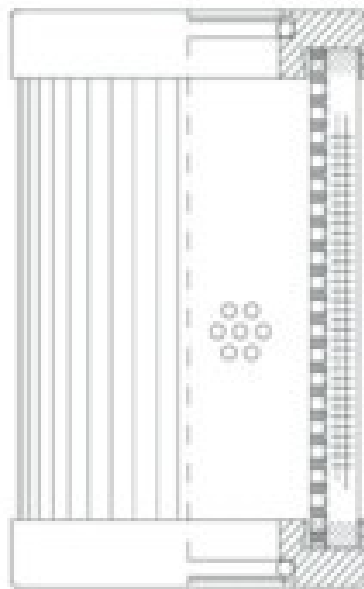

Buy Big, Save Big! - www.bigfilterstore.com - 866-673-0345

Technical Data for Big Filter #: BFS-F574

[Click to view stock, pricing and volume discount information](#)

Filter Type Details

Part Type: Hydraulic
Filter Type: Pressure Line
Media: Wire Mesh
Seal Material: Viton
Fluid Type: HH / HL / HM / HV
Flow Direction: Outside-In

Dimensions (Inches)

Height: 5.03
O.D. Top: 3.23 **O.D. Bottom:** 3.23
I.D. Top: 1.33 **I.D. Bottom:** 1.33
Weight (lbs): 1.5

Rating

Micron 1: 25 **Beta Ratio 1:**
Micron 2: **Beta Ratio 2:**
Flow Rate (GPM): **Capacity (gr):**
Collapse Pressure (psi): 3045 **Burst Pressure (psi)**
Filter area (sq in): 221

Misc. Information

Thread Type:
Thread Size (in):
By-pass: No
Handle: No
Wrap: No

Contact Information

Big Filter Inc.
162 Kerr Dr.
Sault Ste. Marie, ON
P6A 5H9
Canada

Big Filter Inc.
605 Ridge St, #144
Sault Ste. Marie, MI
49783
USA