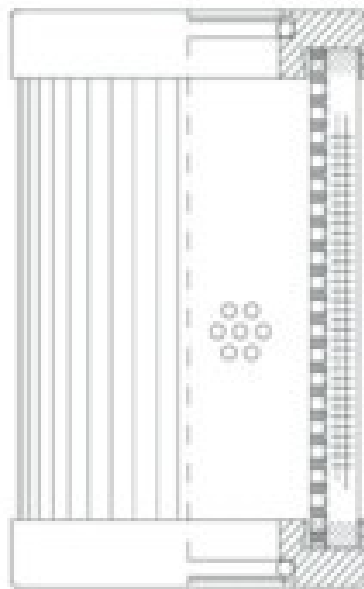

Buy Big, Save Big! - www.bigfilterstore.com - 866-673-0345

Technical Data for Big Filter #: BFS-F576

[Click to view stock, pricing and volume discount information](#)

Filter Type Details

Part Type: Hydraulic
Filter Type: Pressure Line
Media: Wire Mesh
Seal Material: Viton
Fluid Type: HH / HL / HM / HV
Flow Direction: Outside-In

Dimensions (Inches)

Height: 5.03
O.D. Top: 3.23 **O.D. Bottom:** 3.23
I.D. Top: 1.33 **I.D. Bottom:** 1.33
Weight (lbs): 1.5

Rating

Micron 1: 40
Micron 2:
Flow Rate (GPM):
Collapse Pressure (psi): 3045
Filter area (sq in): 221

Beta Ratio 1:
Beta Ratio 2:
Capacity (gr):
Burst Pressure (psi)

Misc. Information

Thread Type:
Thread Size (in):
By-pass: No
Handle: No
Wrap: No

Contact Information

Big Filter Inc.
162 Kerr Dr.
Sault Ste. Marie, ON
P6A 5H9
Canada