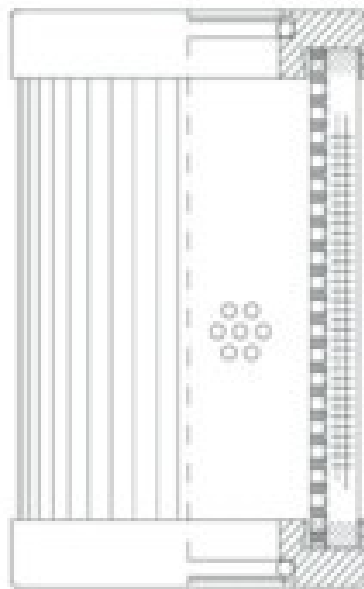

Buy Big, Save Big! - www.bigfilterstore.com - 866-673-0345

Technical Data for Big Filter #: BFS-F578

[Click to view stock, pricing and volume discount information](#)

Filter Type Details

Part Type: Hydraulic
Filter Type: Pressure Line
Media: Wire Mesh
Seal Material: Viton
Fluid Type: HH / HL / HM / HV
Flow Direction: Outside-In

Dimensions (Inches)

Height: 5.03
O.D. Top: 3.23 **O.D. Bottom:** 3.23
I.D. Top: 1.33 **I.D. Bottom:** 1.33
Weight (lbs): 1.5

Rating

Micron 1: 60 **Beta Ratio 1:**
Micron 2: **Beta Ratio 2:**
Flow Rate (GPM): **Capacity (gr):**
Collapse Pressure (psi): 3045 **Burst Pressure (psi)**
Filter area (sq in): 221

Misc. Information

Thread Type:
Thread Size (in):
By-pass: No
Handle: No
Wrap: No

Contact Information

Big Filter Inc.
162 Kerr Dr.
Sault Ste. Marie, ON
P6A 5H9
Canada

Big Filter Inc.
605 Ridge St, #144
Sault Ste. Marie, MI
49783
USA