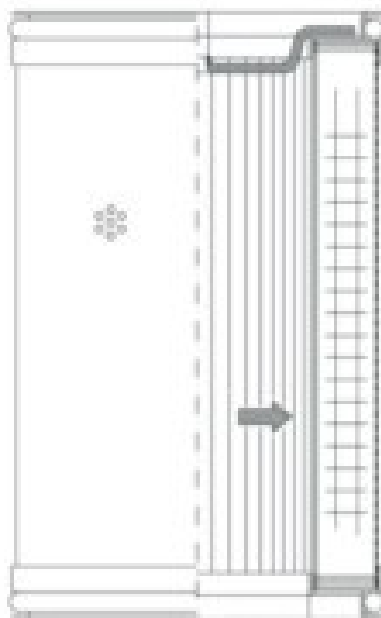

Contact Information

Big Filter Inc.
162 Kerr Dr.
Sault Ste. Marie, ON
P6A 5H9
Canada

Big Filter Inc.
605 Ridge St, #144
Sault Ste. Marie, MI
49783
USA

Toll Free: 866-673-0345
Direct: 705-255-2493

info@bigfilterstore.com
<https://www.bigfilterstore.com>