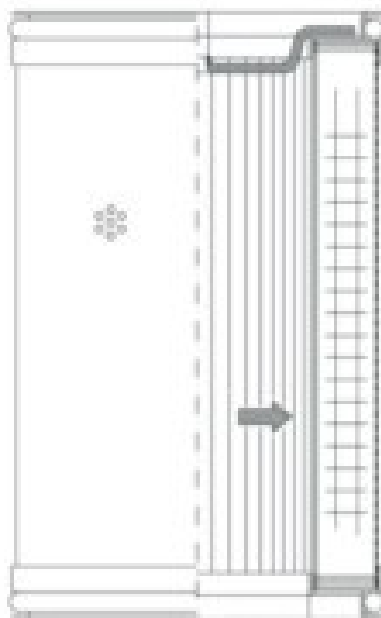

Buy Big, Save Big! - www.bigfilterstore.com - 866-673-0345

Technical Data for Big Filter #: BFS-F580

[Click to view stock, pricing and volume discount information](#)

Filter Type Details

Part Type: Hydraulic
Filter Type: Pressure Line
Media: Glass
Seal Material: Viton
Fluid Type: HH / HL / HM / HV
Flow Direction: Inside-Out

Dimensions (Inches)

Height: 7.48
O.D. Top: 3.96 **O.D. Bottom:** 3.96
I.D. Top: **I.D. Bottom:** 2.44
Weight (lbs): 1.4

Rating

Micron 1: 20
Micron 2:
Flow Rate (GPM):
Collapse Pressure (psi): 305
Filter area (sq in): 520

Beta Ratio 1: 200/20.7
Beta Ratio 2: 1000/26.6
Capacity (gr): 46.684326
Burst Pressure (psi)

Misc. Information

Thread Type: Metric
Thread Size (in): M6
By-pass: No
Handle: No
Wrap: Yes

Contact Information